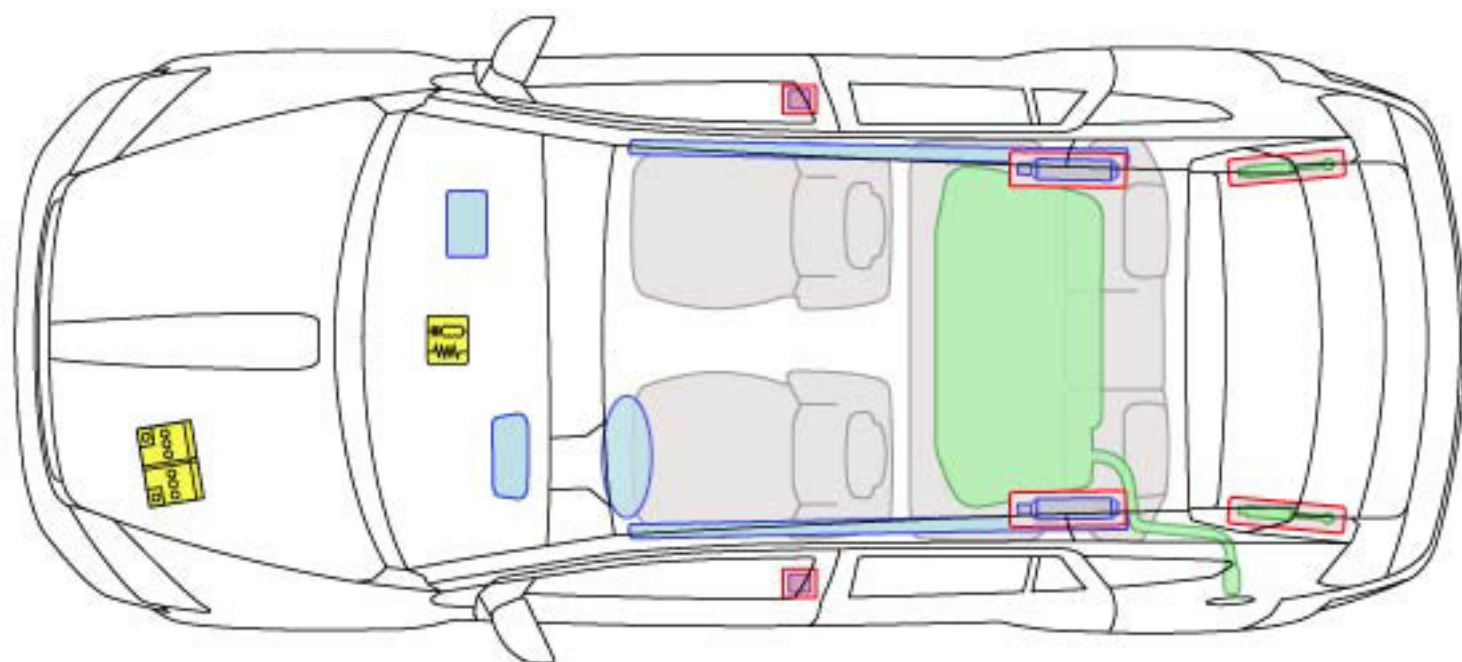

Caliber

Typ: PM, 2012-

DODGE

Legend

	Airbag		Reinforcement		Control unit		Gas tank
	Stored gas inflator		Automatic roll bar		Battery		Safety valve
	Seatbelt pretensioner		Cylinder		Fuel tank		

Dodge