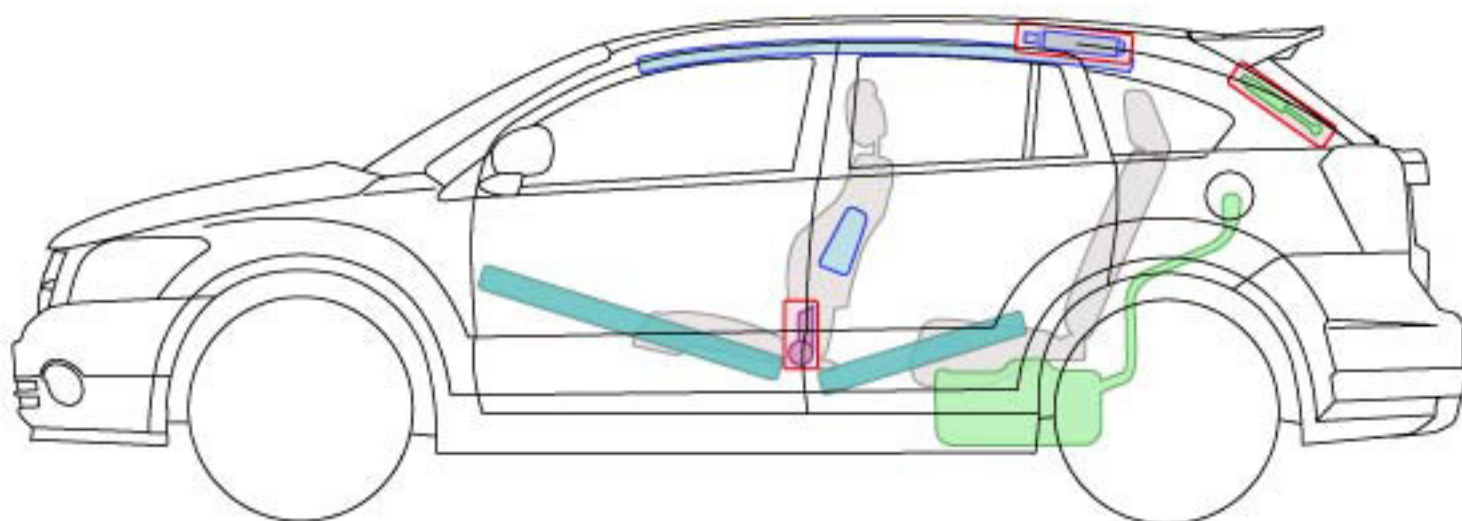

Caliber

Typ: PM, 2012-

DODGE

Legend

	Airbag		Reinforcement		Control unit		Gas tank
	Stored gas inflator		Automatic roll bar		Battery		Safety valve
	Seatbelt pretensioner		Cylinder		Fuel tank		

Dodge